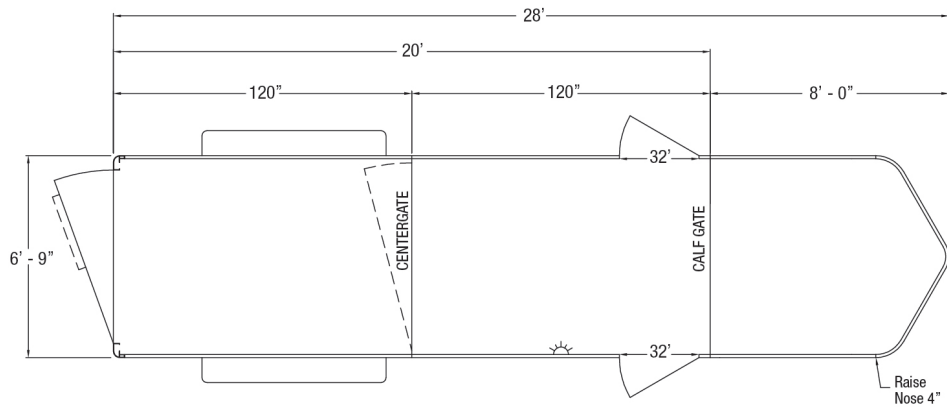

## GOOSENECK

The Rancher Express is the newest addition to our already popular stock trailer line-up. In 16', 20' and 24' lengths the new Express Series is built with the same quality and standards people have come to expect from a Sundowner. Loaded with features such as heavy duty fenders, 4" I-beam cross members on 12" centers, slam latch gates, 2 side access doors and a 4" raised nose. The Express offers the features you want at a price everyone can afford.

### STANDARD FEATURES

- 2 5/16" Gooseneck hitch
- 6'9" Wide
- 6'6" Tall
- 16', 20' or 24' Long
- Raised nose 4"
- All aluminum construction
- Interlocking extruded aluminum floor
- Double wall extruded aluminum sides
- 2" Upright wall posts welded on both sides
- 4" Aluminum I-beam floor cross members on 12" centers
- Prepainted aluminum skin
- 2 or 3 Air gaps with Plexiglas tracks
- Heavy duty fenders
- 2 Side access doors w/full height cam latch
- Swinging center gate (2 gates on 24')
- Drop down calf gate
- Rear gate with sliding calf gate
- 1 Interior light inside stock area
- Extra LED clearance and marker lights
- 4 Tail lights
- Rubber torsion axles
- 4 Wheel electric brakes with safety breakaway
- Aluminum wheels with radial tires
- Rear rubber bumper
- Drop leg jack